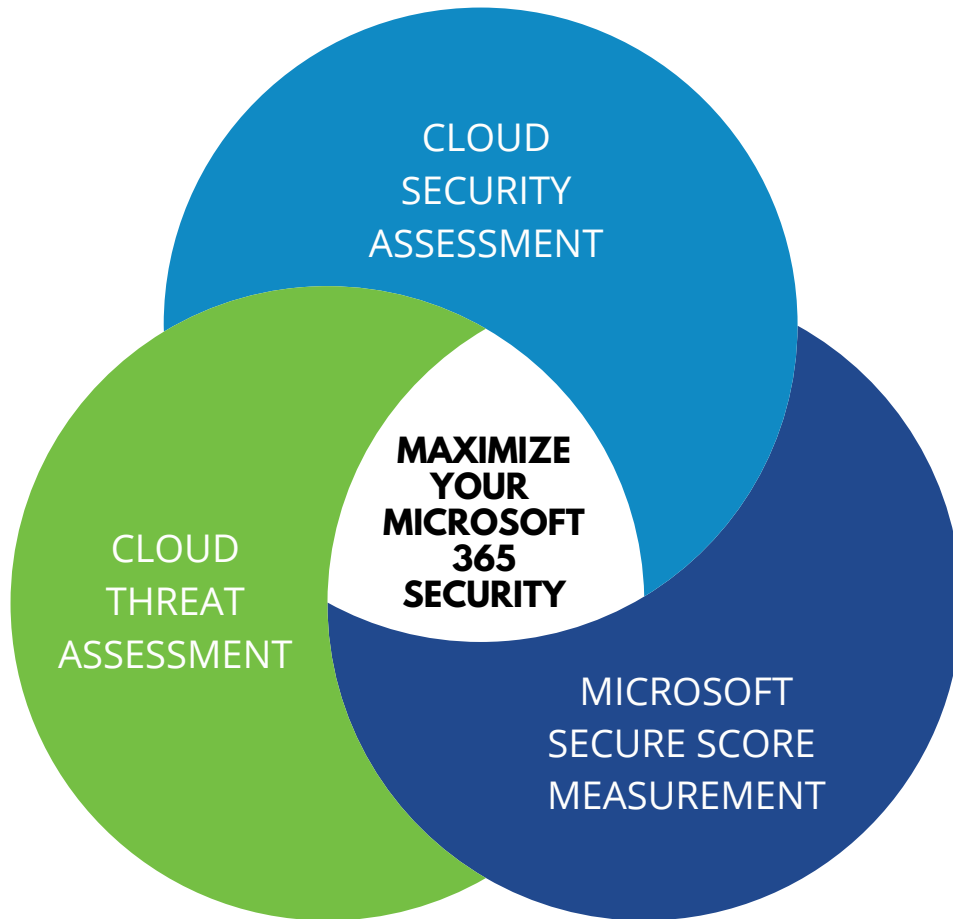

SECURE YOUR BUSINESS WITH >

Inova
SOLUTIONS

DISCOUNT!

GET UP TO USD

**\$1,500
OFF!***

Asses your Microsoft 365 environment, ensuring strong security fundamentals for your business. Our experts will recommend best-practice configurations to improve your security. Cost: \$2,000

Find out your Microsoft 365 environment's security score! We will assess your current security posture across all your M365 workloads and make improvements to maximize your security. Cost: \$2,000

Want to know what real threats are currently affecting your Microsoft 365 environment? Our experts will help you deploy M365 security monitoring tools to look at real threats affecting your users. Cost: \$3,000